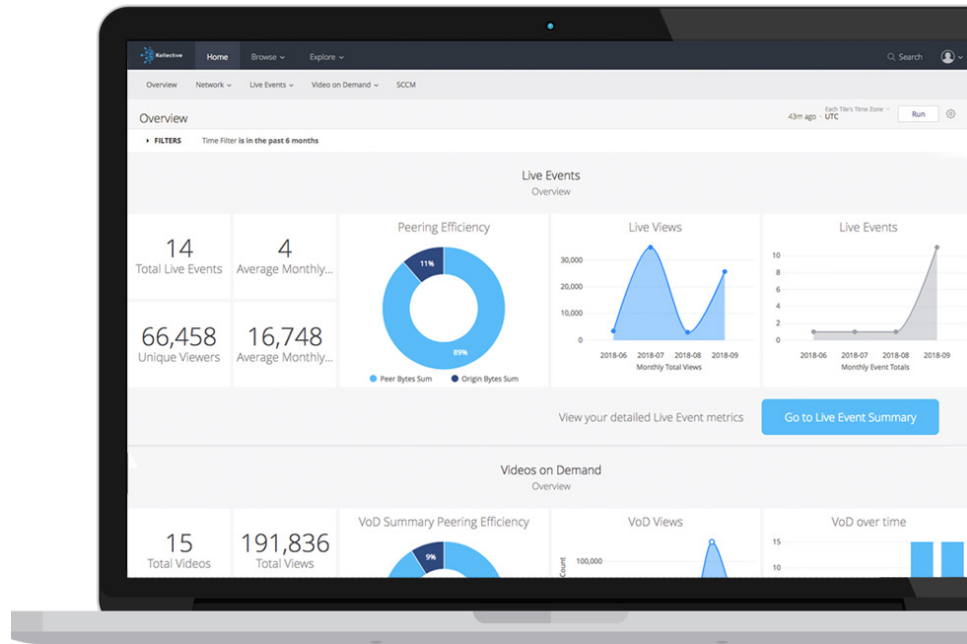

Make Smart Decisions Fast

Kollective IQ's intuitively designed dashboard makes it easy to find and consume the data that is most relevant to your role. Whether you are an event producer, communications manager or network administrator, we've designed a workflow that simplifies data exploration so you can make intelligent decisions, fast.

Figure right - Kollective IQ Analytics Dashboard, Live Event/ VOD Overview.

Kollective IQ Features & Insights

- ✓ Bandwidth Savings
- ✓ Peering Efficiency
- ✓ Reach Score
- ✓ Average View Duration
- ✓ Unique View Duration
- ✓ Average Quality Of Experience
- ✓ Unique User Quality Of Experience
- ✓ Unique User ID
- ✓ External IP Address
- ✓ Platform Distribution
- ✓ Platform Version Distribution
- ✓ Browser Distribution
- ✓ Browser Version Distribution
- ✓ Buffering Count
- ✓ Buffering Time
- ✓ Play Type (Live/VOD)
- ✓ Content Provider
- ✓ Geoexplorer
- ✓ Custom Visualizations
- ✓ Custom Reports
- ✓ Custom Alerting & Scheduling
- ✓ Data Export
- ✓ Custom Network Reporting Boundaries – Localities

Add Kollective IQ to Your Network

Kollective IQ captures, processes and visualizes data from the most remote reaches of your network, allowing you to drill down to the edge. Add it to your network today for faster fixes, better video broadcasts and less weekend work.

[START YOUR FREE TRIAL TODAY](#)